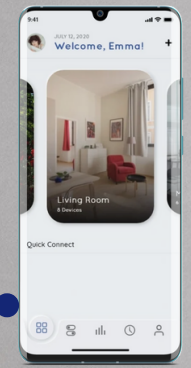

Dimmable option for all lights

Voice control

Alexa and Google

HOMATIFI

How it works?

EXISTING SWITCHBOARD

**HOMATIFI WiFi MODULE
INSTALLED BEHIND
EXISTING SWITCHBOARD**

**HOMATIFI WiFi MODULE
CONNECTS TO WiFi**

**HOMATIFI APP
GIVES YOU ACCESS TO
SWITCHES OF SWITCHBOARD**

HOMATIFI

Makes your home
more accessible

Our premium retrofit design allows you to convert your existing home into smart home seamlessly

You can access your home through

- Voice
- Homatifi APP
- Switch

You can still use existing switches

Hey ALEXA! TURN ON FAN

With Homatifi experience the magic of your home responding to your voice. Control your home lights, fans , AC and other appliances through voice commands

Turn ON/OFF your home appliance as per your
schedule

Scenes

Change the aura of room by one touch
Movie mode/ Party mode etc

Smart access

Access your home through internet from any part of
globe

Silent alert