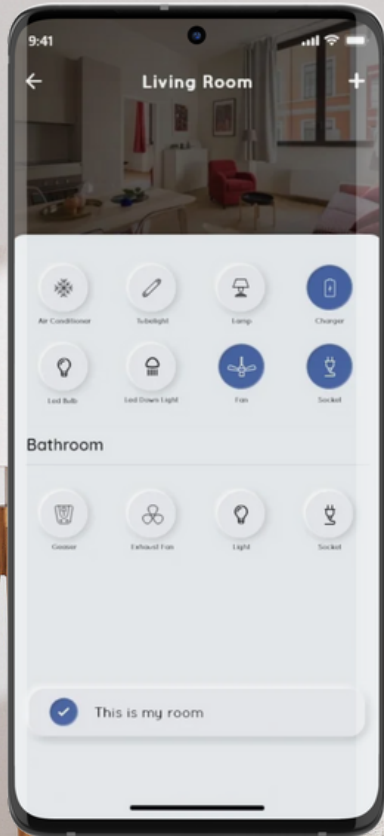

- Voice
- Homatifi APP
- Switch

You can still use existing switches

Hey ALEXA! TURN ON FAN

With Homatifi experience the magic of your home responding to your voice. Control your home lights, fans , AC and other appliances through voice commands

Homatifi is compatible with industries leading voice assistants

Google HOME

amazon alexa

HOMATIFI

WIFI MODULE

Voice Control

Access your home through your voice
ALEXA/GOOGLE enabled

Smart schedule

Turn ON/OFF your home appliance as per your
schedule

Scenes

Change the aura of room by one touch
Movie mode/ Party mode etc

Smart access

Access your home through internet from any part of
globe

Silent alert

Get instant notification when someone access your
home

OTA - Over The Air updates

Get free software update for 10 years
No need to upgrade

WWW.HOMATIFI.COM

Variants

2nd Generation Wifi Module

4 Switch WIFI Module